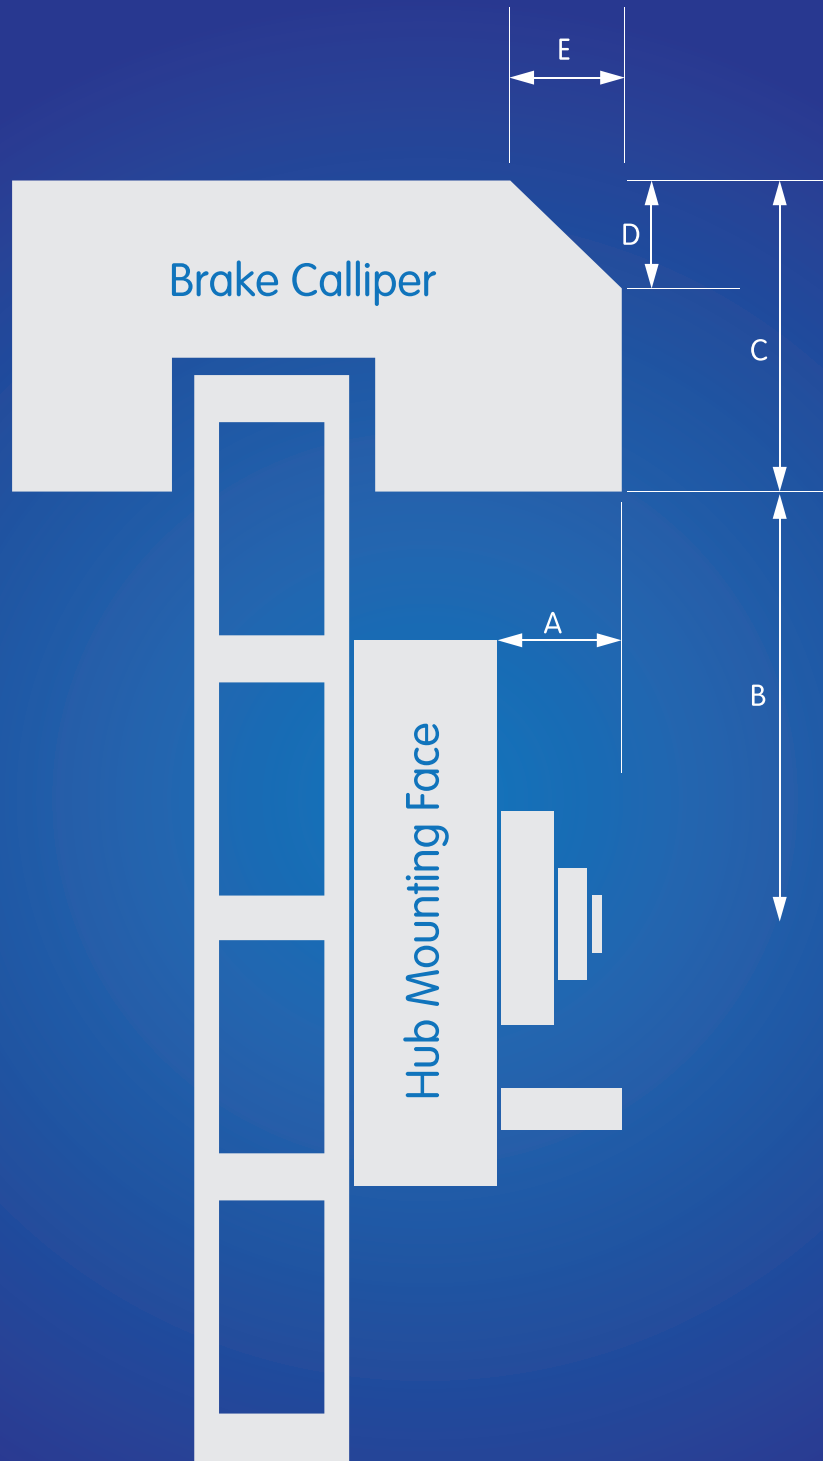

Subaru Impreza STi Brake Kit Dimensions

Front Details		Rear Details	
A	33 mm		
B	122 mm		
C	85 mm		
D	26.5 mm		
E	22 mm		