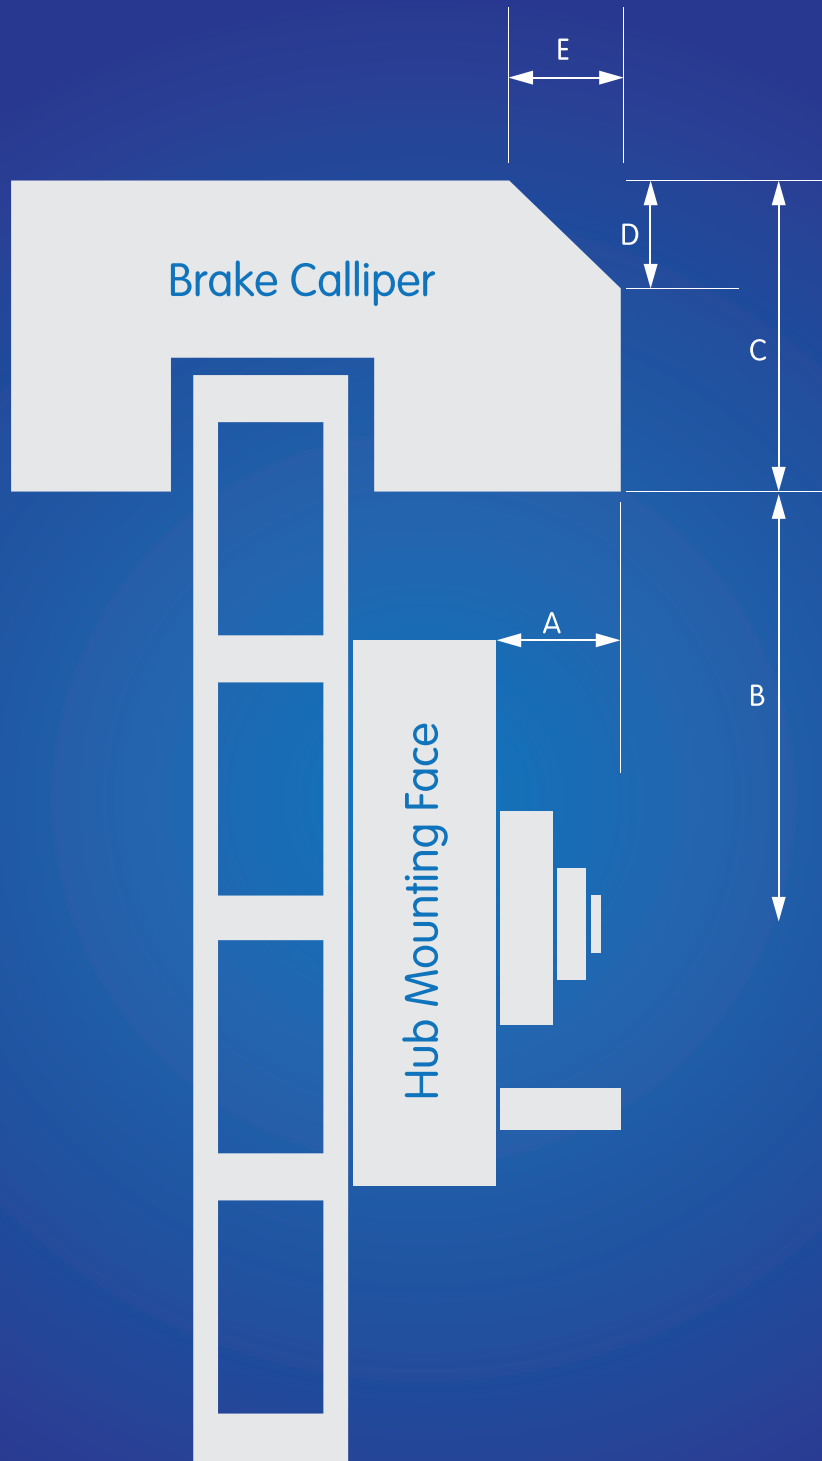

Focus ST Brake Kit Dimensions

Front Details		Rear Details	
A	39 mm		
B	125 mm		
C	208 mm		
D			
E			