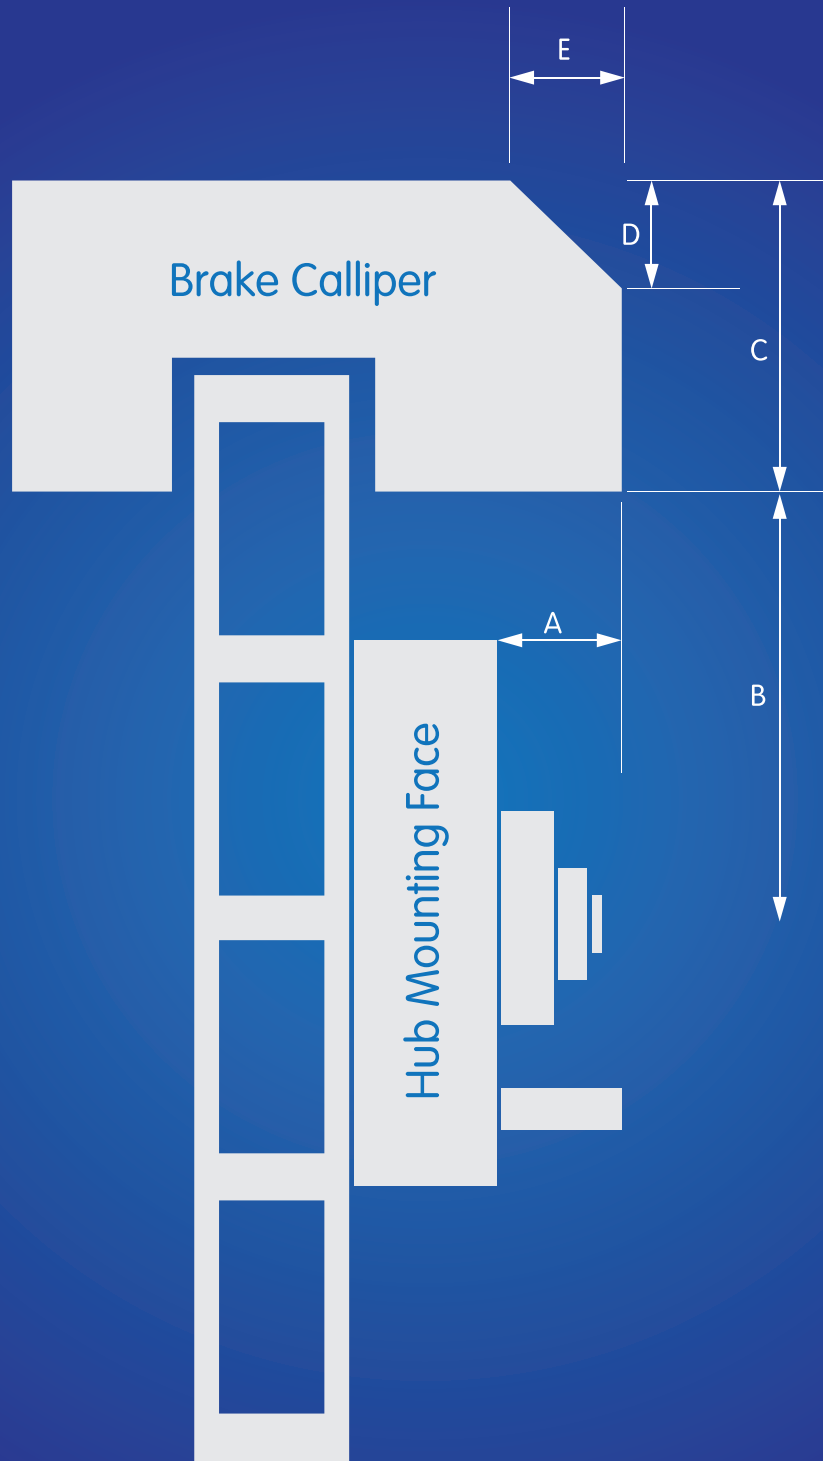

Focus RS Mk2 Brake Kit Dimensions

Front Details		Rear Details	
A	24 mm		
B	128 mm		
C	71 mm		
D	17 mm		
E	21 mm		